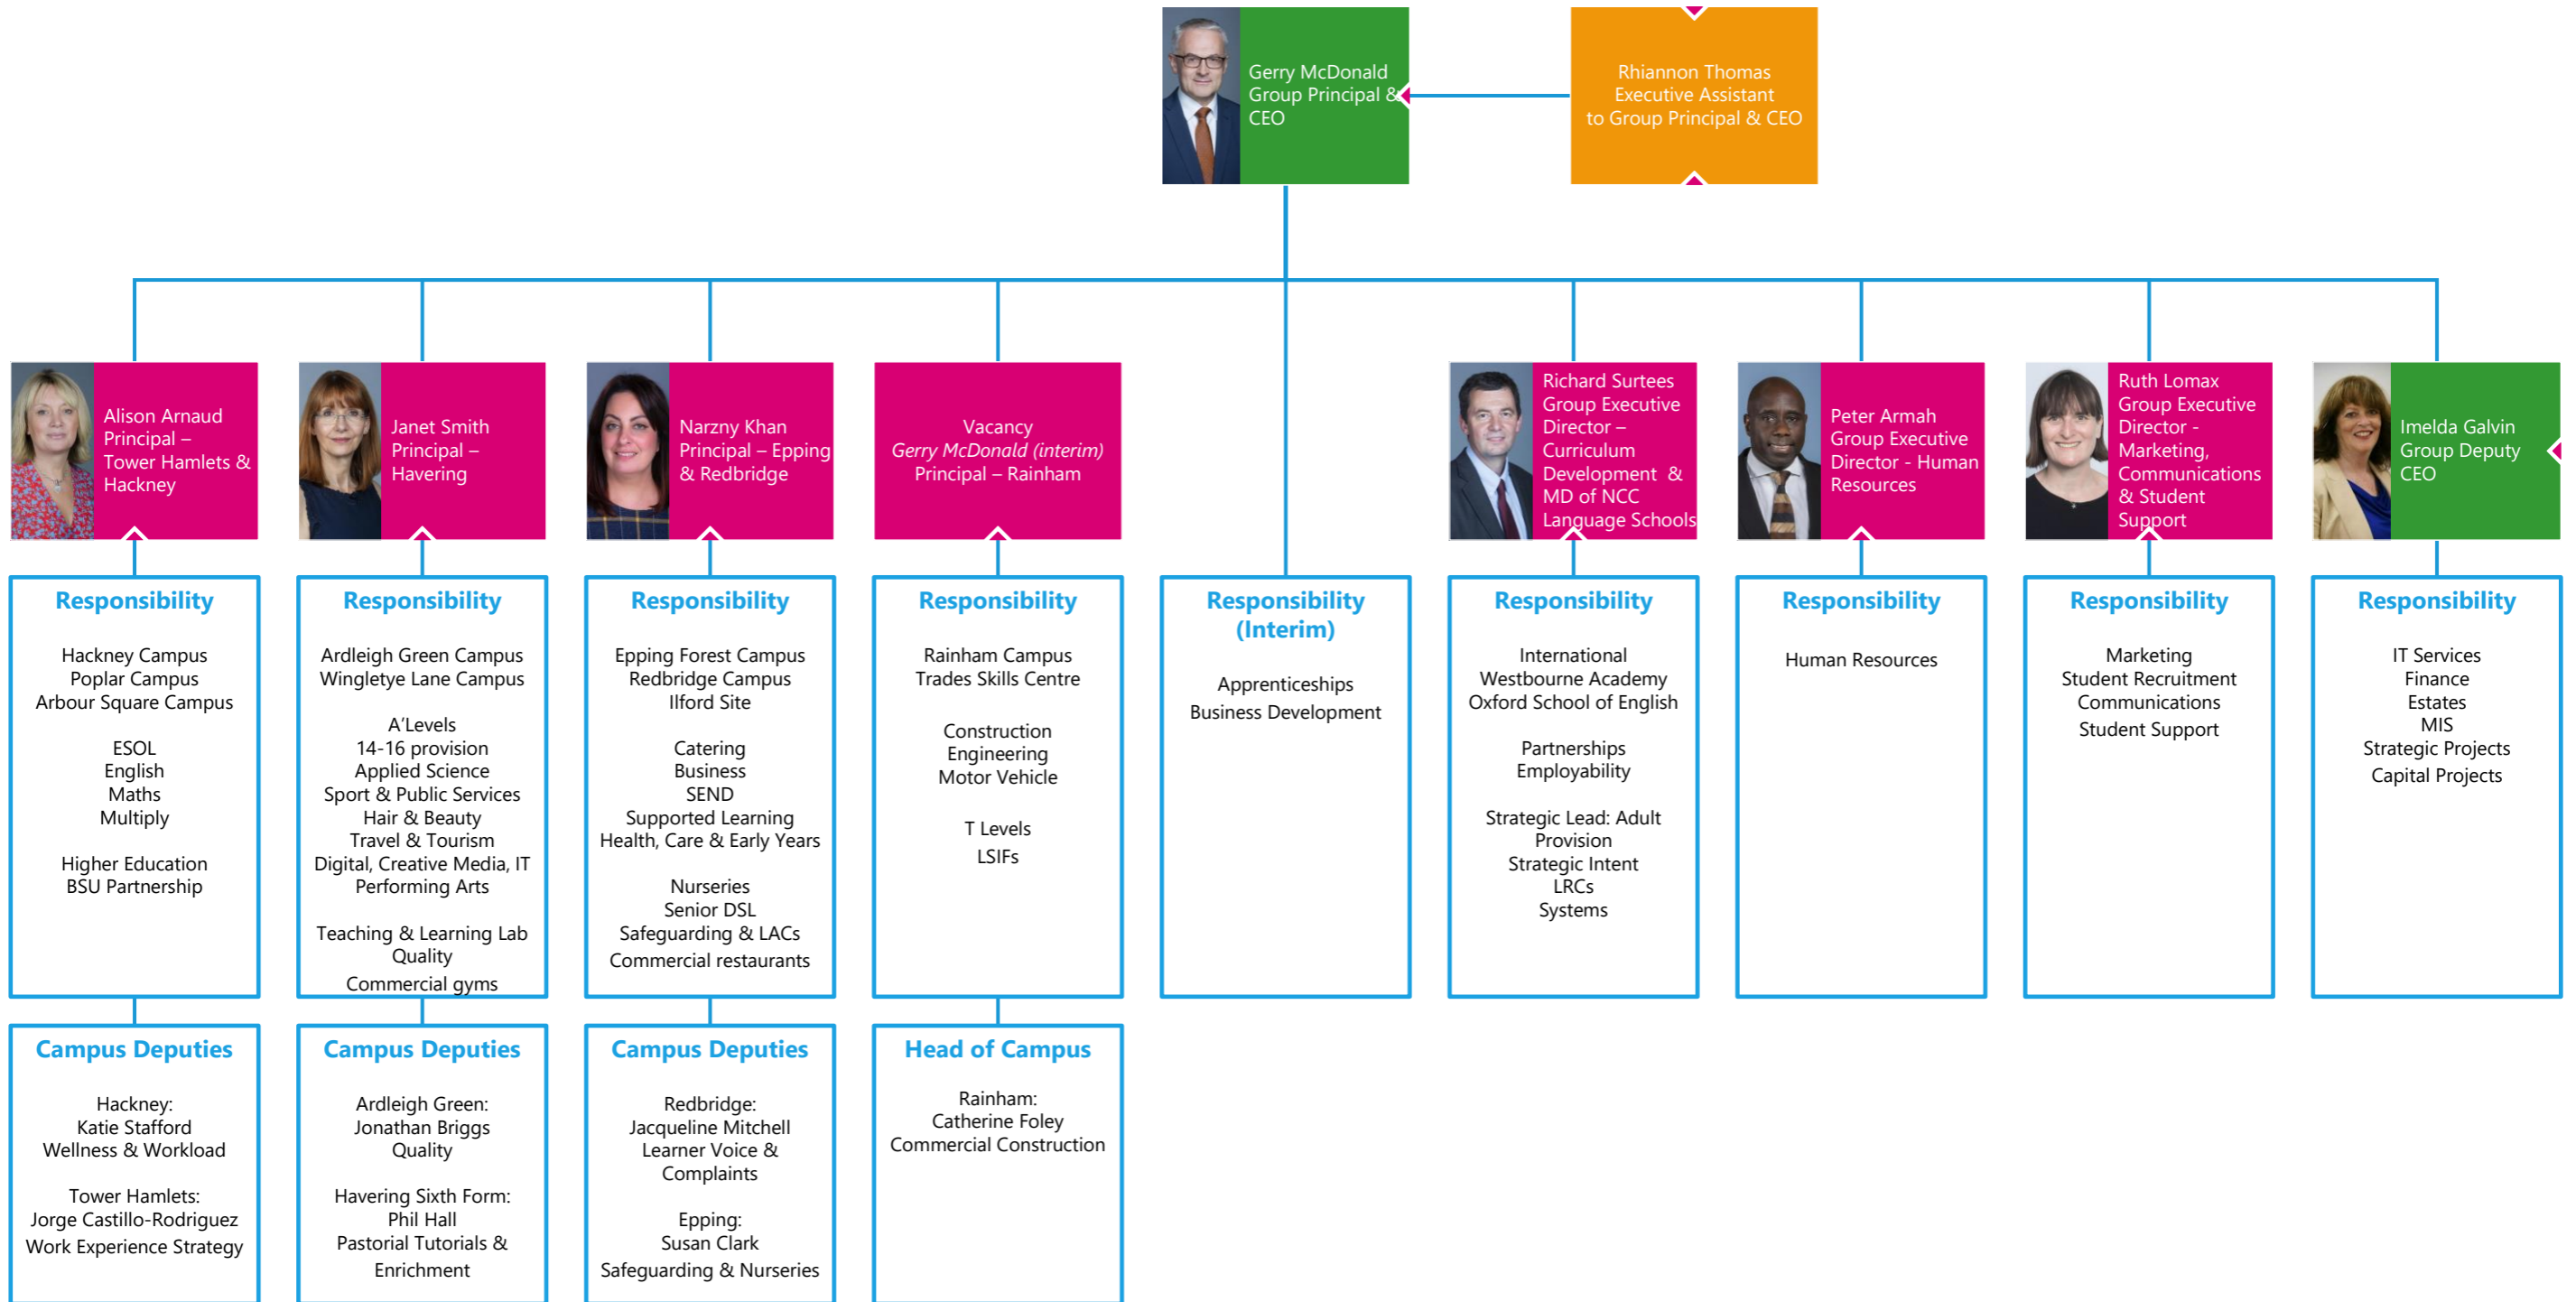

# New City College Senior Management Team

2023/24

Key  
Green – Senior Post Holder & member of SMT  
Pink – Member of SMT