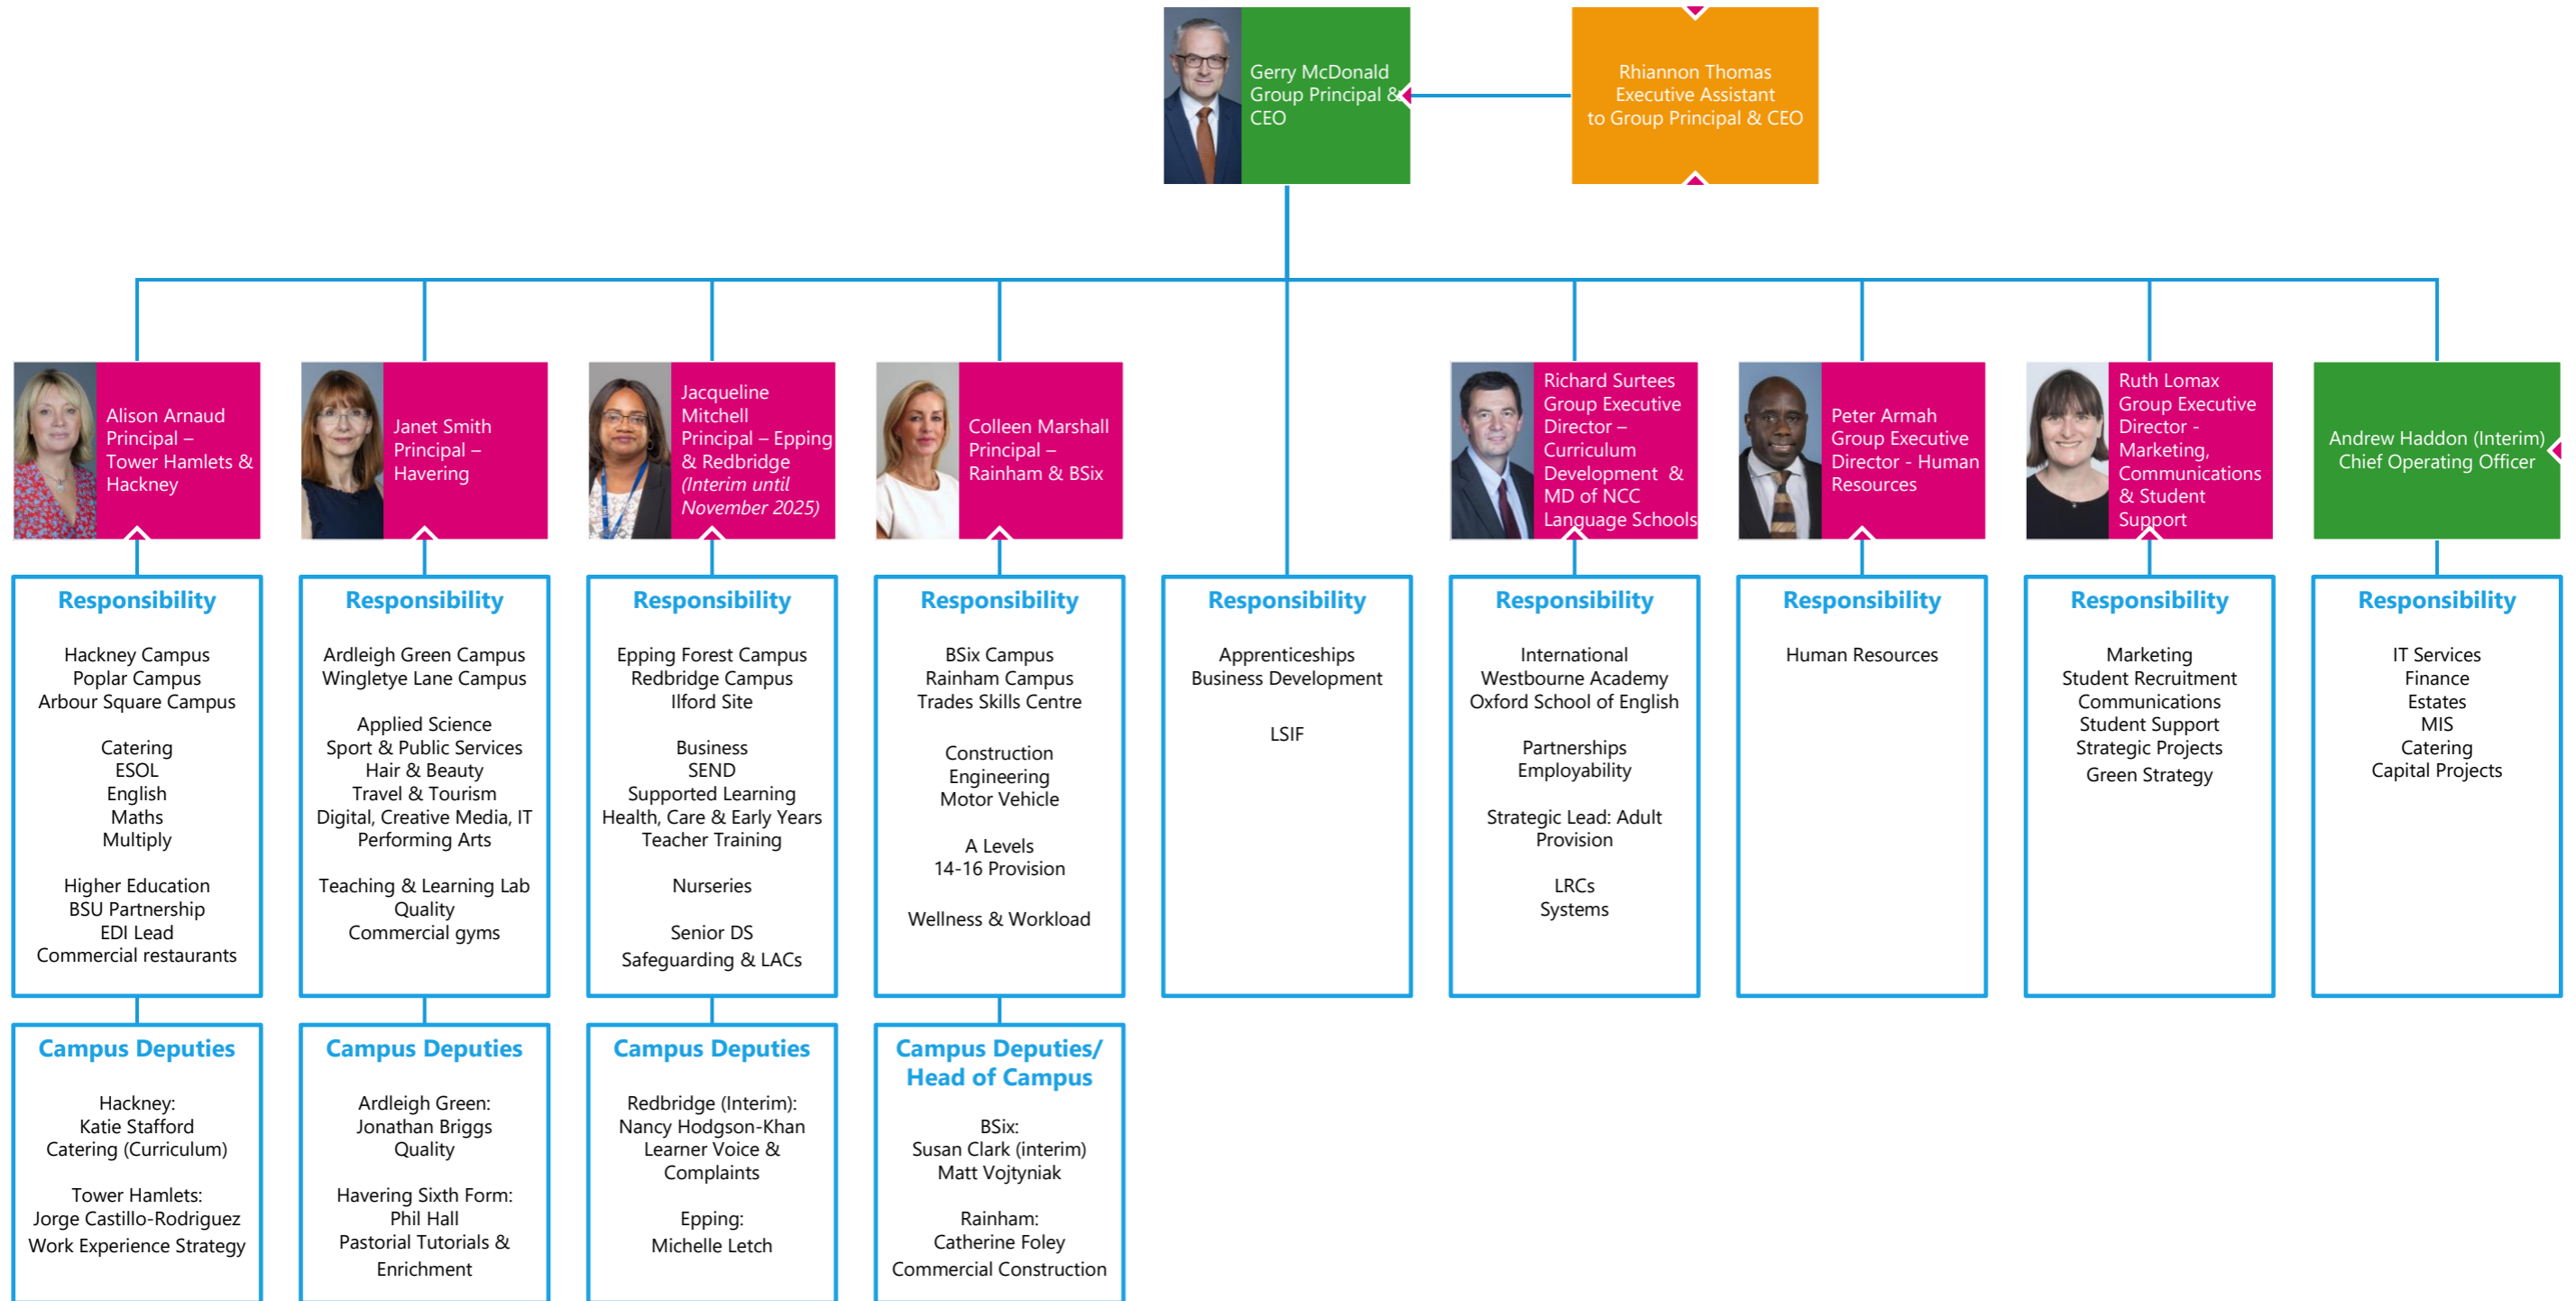

New City College Senior Management Team

2024/25

Key
Green – Senior Post Holder & member of SMT
Pink – Member of SMT